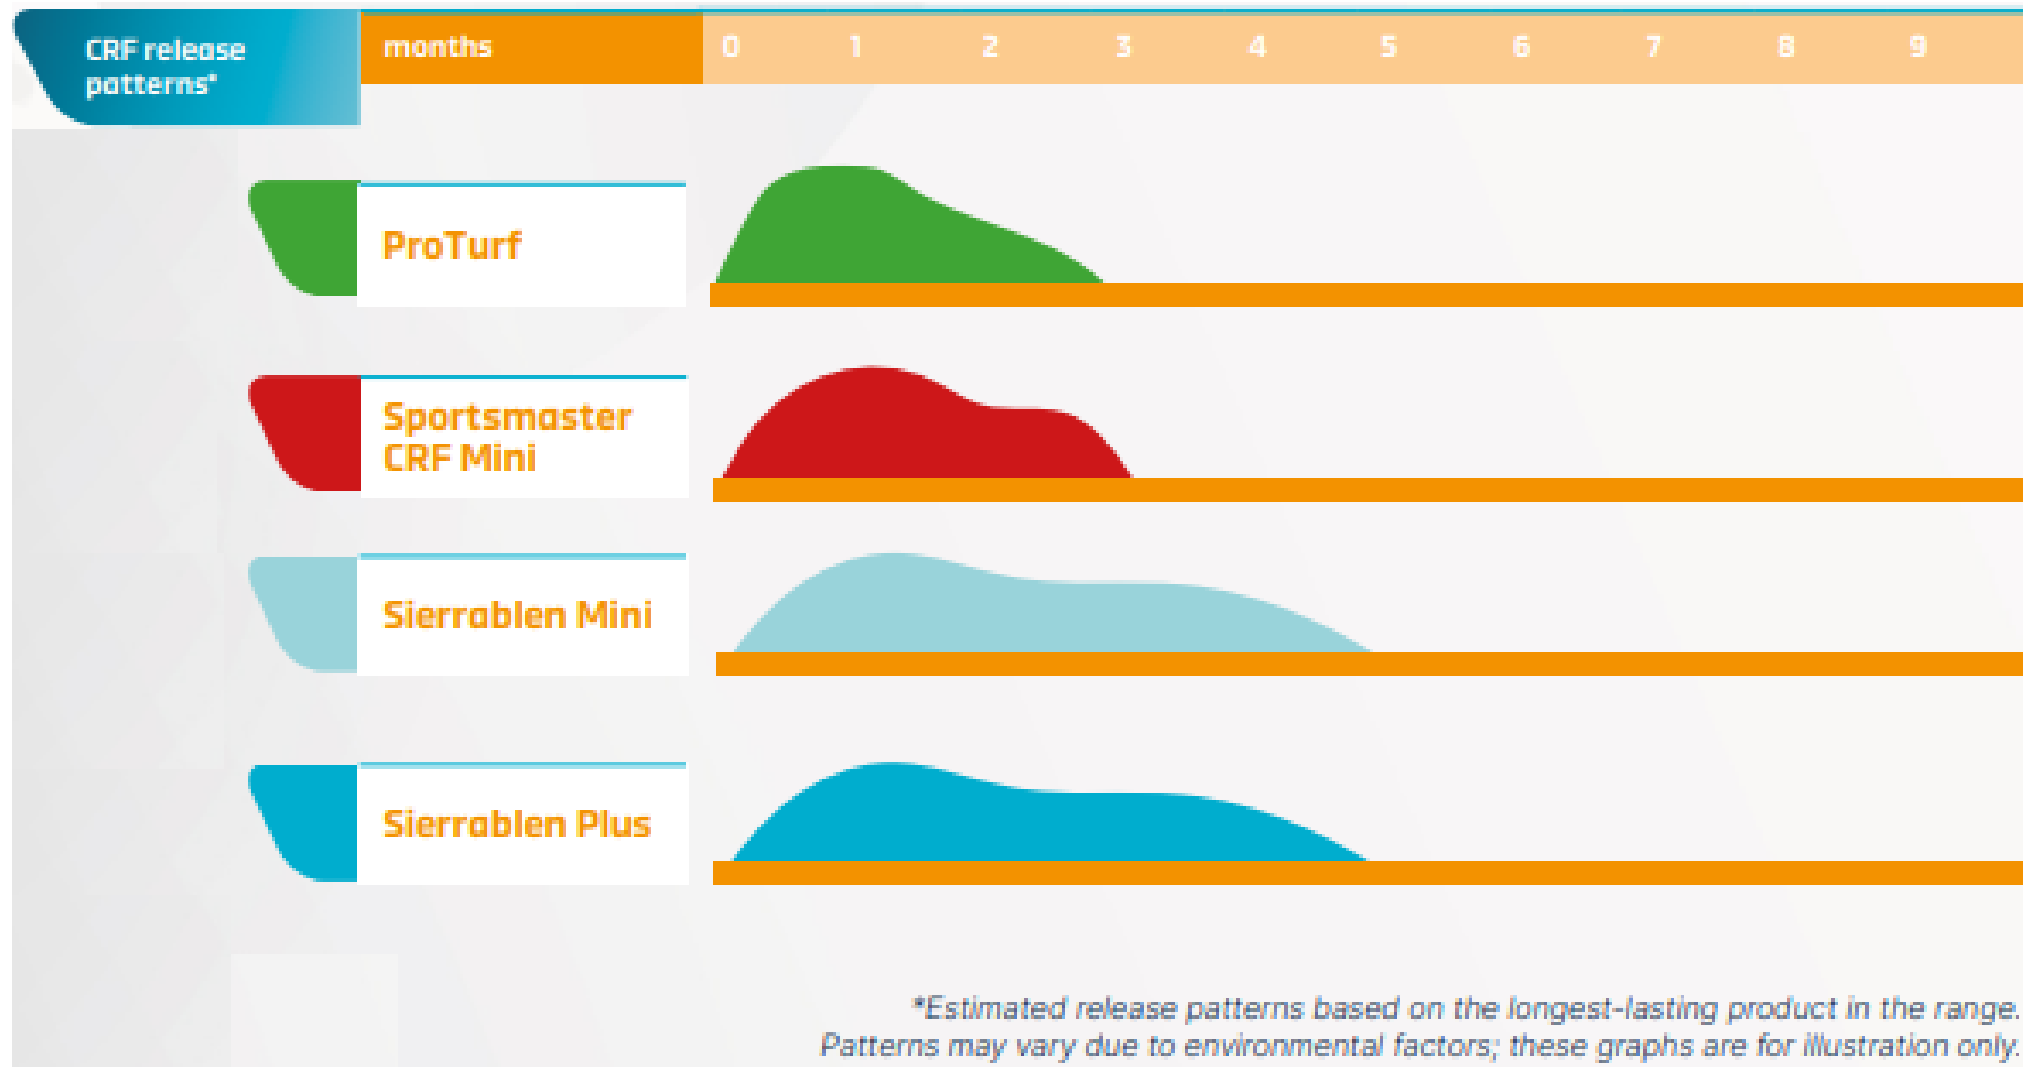

How do CRF compare to other types of fertilisers?

Controlled release fertilisers are considered to have the highest nutrient use efficiency as compared to other type of fertilisers.

One single and efficient application equals better value for your money!

Typical nutrient use efficiency (%)	
Controlled Release Fertilisers	80-90
Fully Soluble Spoon-feeding / fertigation	60-80
Slow Release fertilisers	50-70
Conventional	20-40

Consistent release pattern

Range	ProTurf	Sportsmaster CRF Mini	Sierrablen Mini	Sierrablen Plus
Description				
	High impact granular fertiliser	Powerful blend designed for immediate response coupled with sustained release over 3 months	Exceptional performance on fine outfield turf up to 5 months	Premium quality mini granular formulation
Longevity	2 - 3 months	3 months	4 - 5 months	3 - 5 months
% coated CRF	25%	40%	68% - 100%	75% - 100%
Granule size	1mm - 2.5mm	1mm - 2.5mm	1mm - 2.5mm	1mm - 2.5mm
Granule dispersal* <small>(usually dispersed from surface)</small>	8 days	8 days	7 days	7 days
Typical turf response*	< 7 days	7 days	7 days	< 7 days

RECOMMENDED USAGE

- ✓✓ Tees
- ✓✓ Sports Fields
- ✓✓ Fairways
- ✓✓ Amenity

Standard vs Mini granules

	Standard	Mini
	 <p>A microscopic view of standard granules, showing several large, irregularly shaped particles in shades of brown and light blue. The granules are widely spaced across the field of view.</p>	 <p>A microscopic view of mini granules, showing a much higher density of smaller, more uniform spherical particles in shades of orange and white. The granules are packed closely together.</p>
Application Rate (g/m ²)	25	25

Routine sampling/ Problem solving

- Nutritional status
- Organic Matter issues
- Drainage issues
- Turf quality issues
- Visual profile inspections

Plant Nutrient Availability According to Soil pH

CEC can be very different