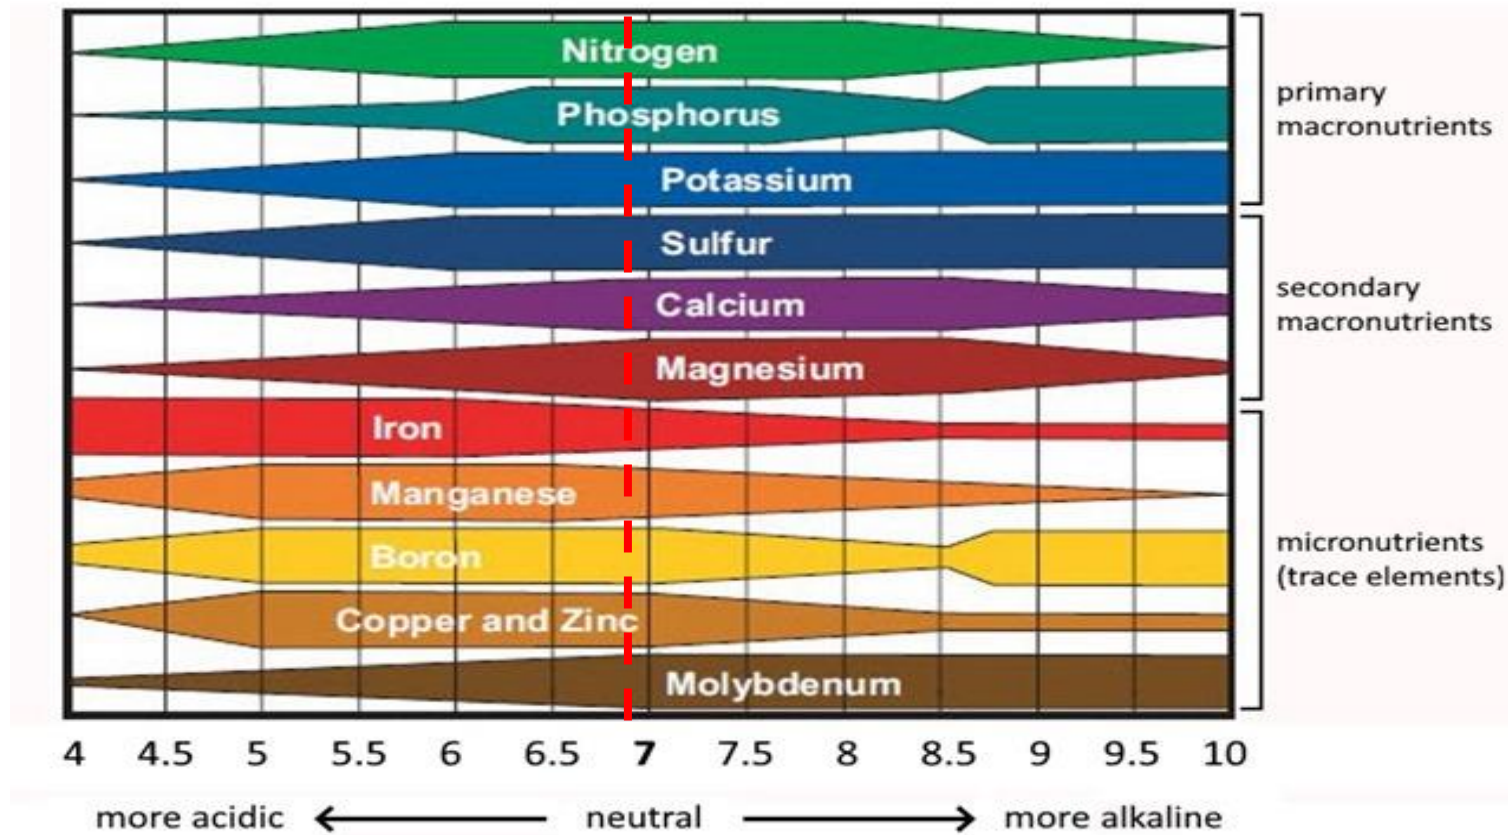

Typical nutrient use efficiency (%)	
Controlled Release Fertilisers	80-90
Fully Soluble Spoon-feeding / fertigation	60-80
Slow Release fertilisers	50-70
Conventional	20-40

Consistent release pattern

Range	ProTurf	Sportsmaster CRF Mini	Sierrablen Mini	Sierrablen Plus
Description				
	High impact granular fertiliser	Powerful blend designed for immediate response coupled with sustained release over 3 months	Exceptional performance on fine outfield turf up to 5 months	Premium quality mini granular formulation
Longevity	2 - 3 months	3 months	4 - 5 months	3 - 5 months
% coated CRF	25%	40%	68% - 100%	75% - 100%
Granule size	1mm - 2.5mm	1mm - 2.5mm	1mm - 2.5mm	1mm - 2.5mm
Granule dispersal* <small>(usually dispersed from surface)</small>	8 days	8 days	7 days	7 days
Typical turf response*	< 7 days	7 days	7 days	< 7 days

RECOMMENDED USAGE

- ✓✓ Tees
- ✓✓ Sports Fields
- ✓✓ Fairways
- ✓✓ Amenity

Standard vs Mini granules

	Standard	Mini
	 <p>A microscopic view of standard granules, showing several large, irregularly shaped particles in shades of brown and light blue. The granules are widely spaced across the field of view.</p>	 <p>A microscopic view of mini granules, showing a much higher density of smaller, more uniform spherical particles in shades of orange and white. The granules are packed closely together.</p>
Application Rate (g/m ²)	25	25

Routine sampling/ Problem solving

- Nutritional status
- Organic Matter issues
- Drainage issues
- Turf quality issues
- Visual profile inspections

Plant Nutrient Availability According to Soil pH

CEC can be very different